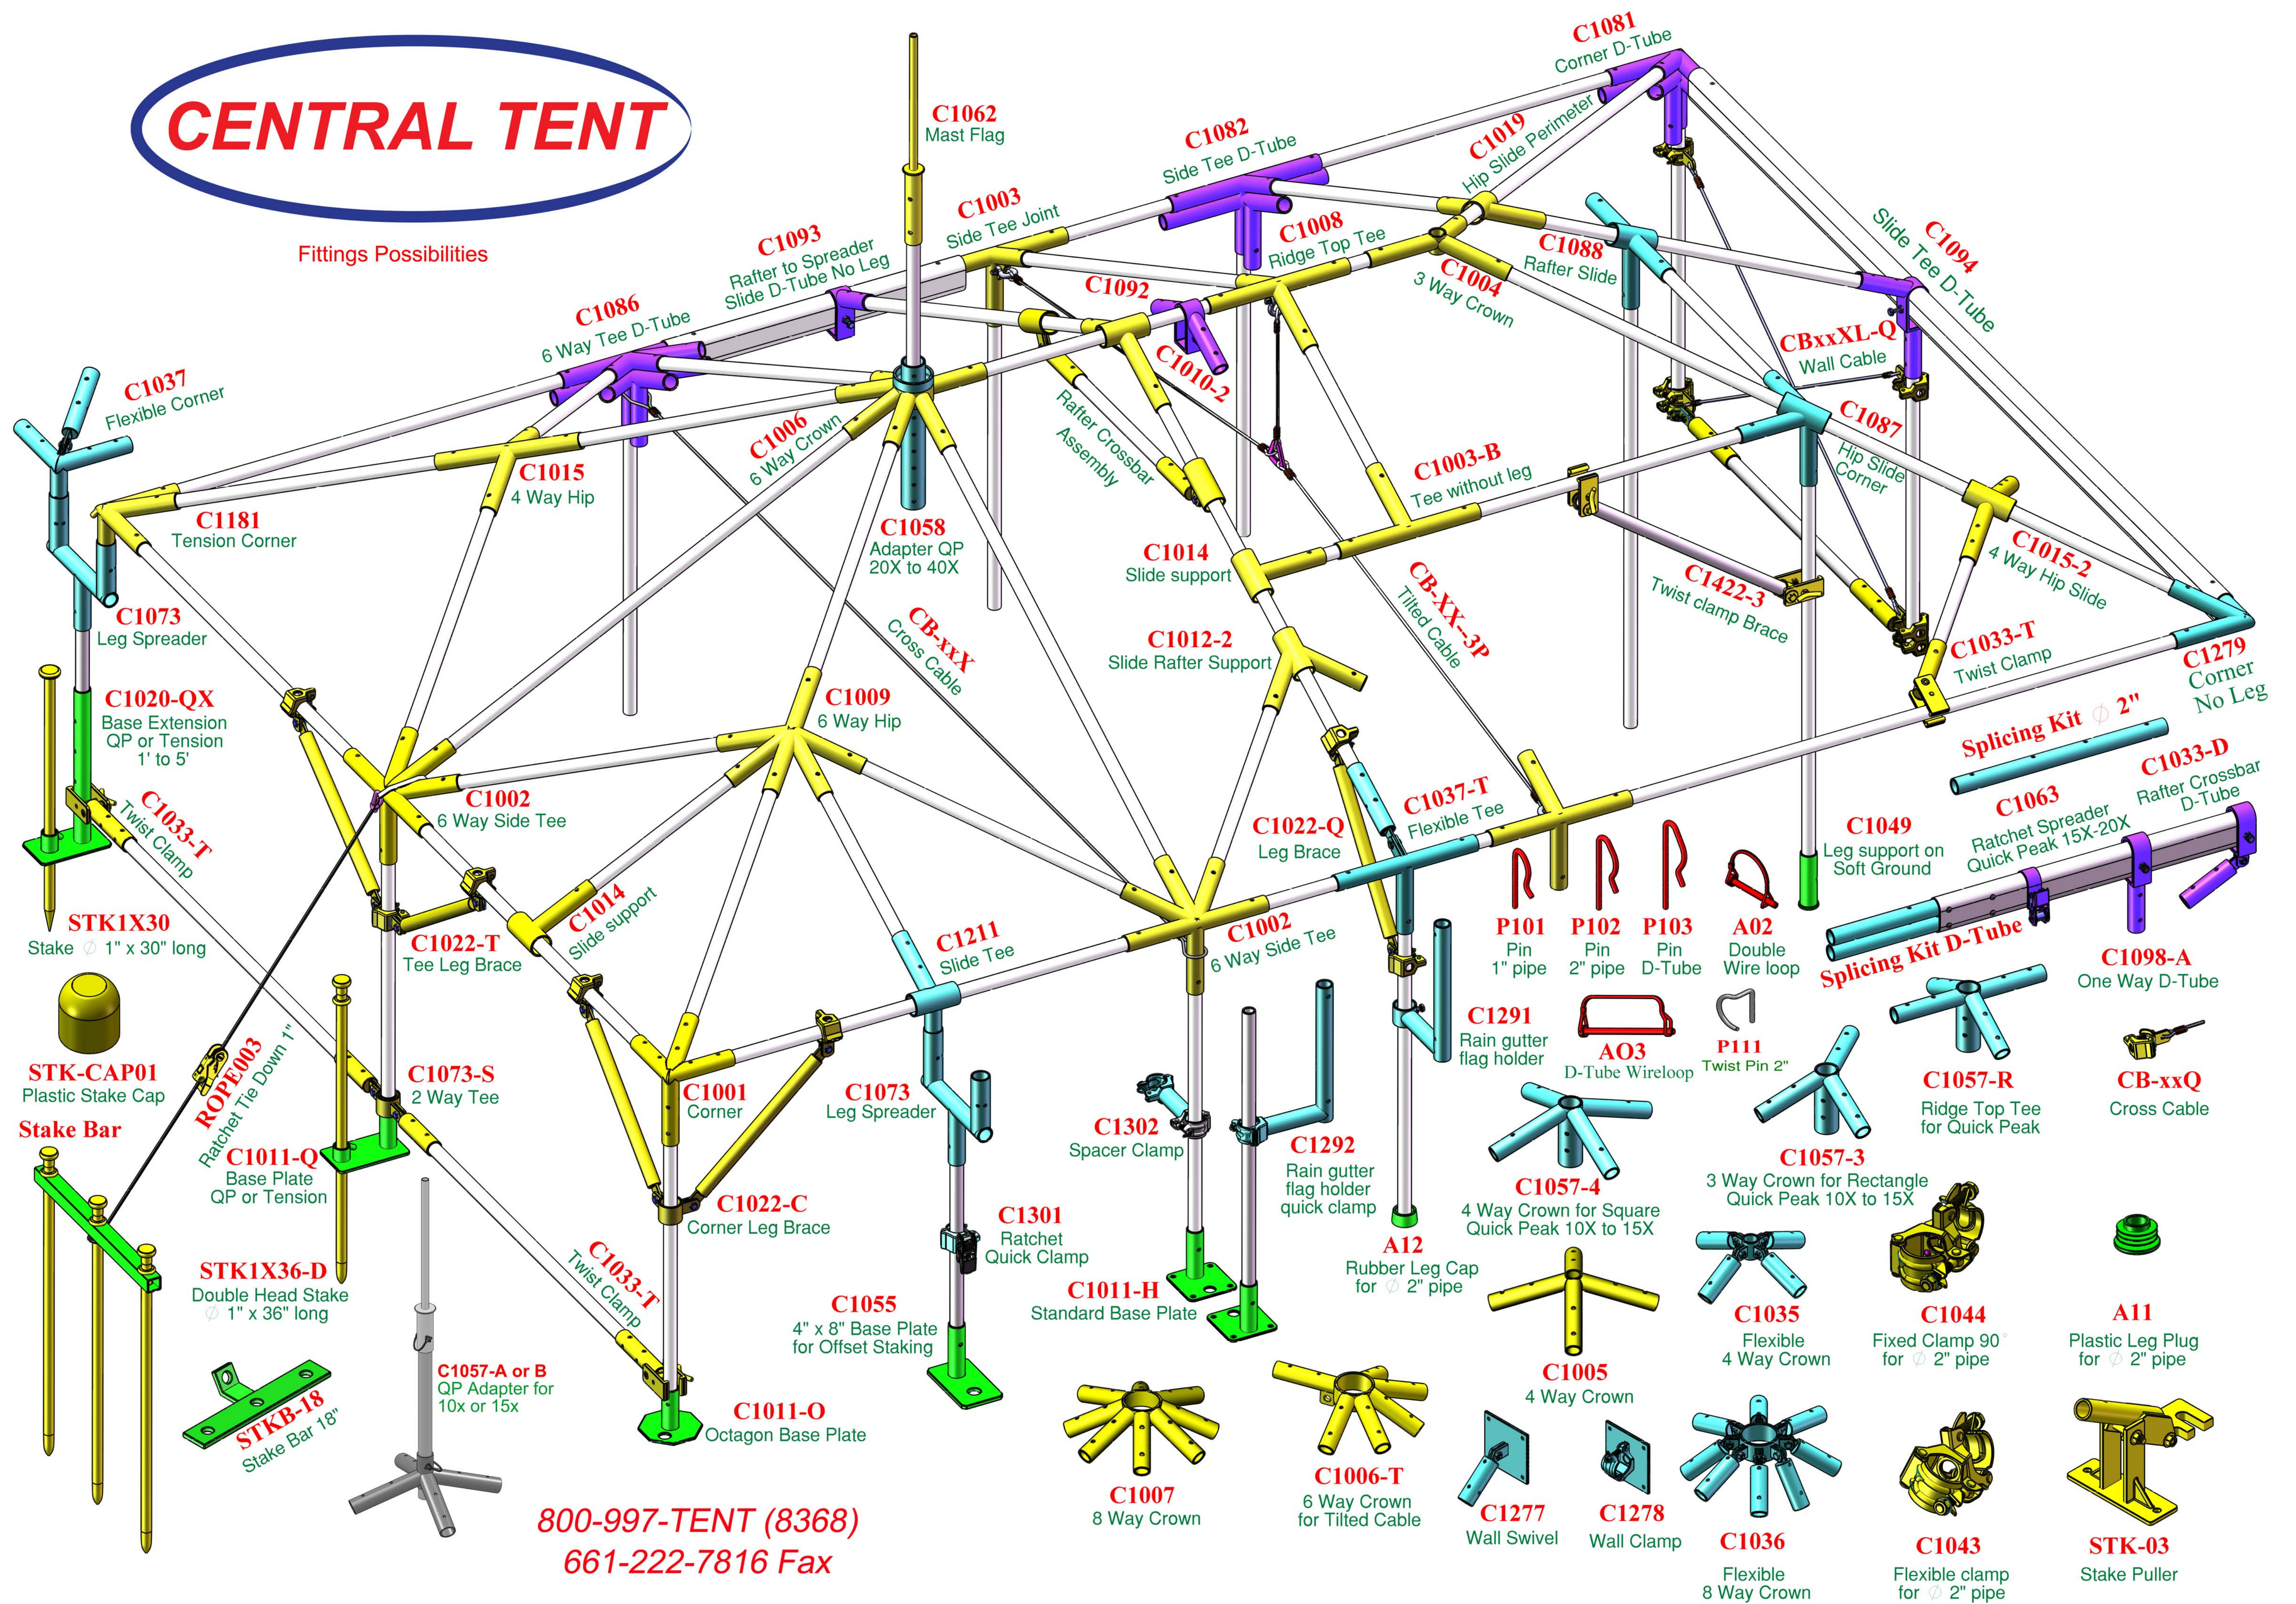

CENTRAL TENT

Fittings Possibilities

800-997-TENT (8368)
661-222-7816 Fax