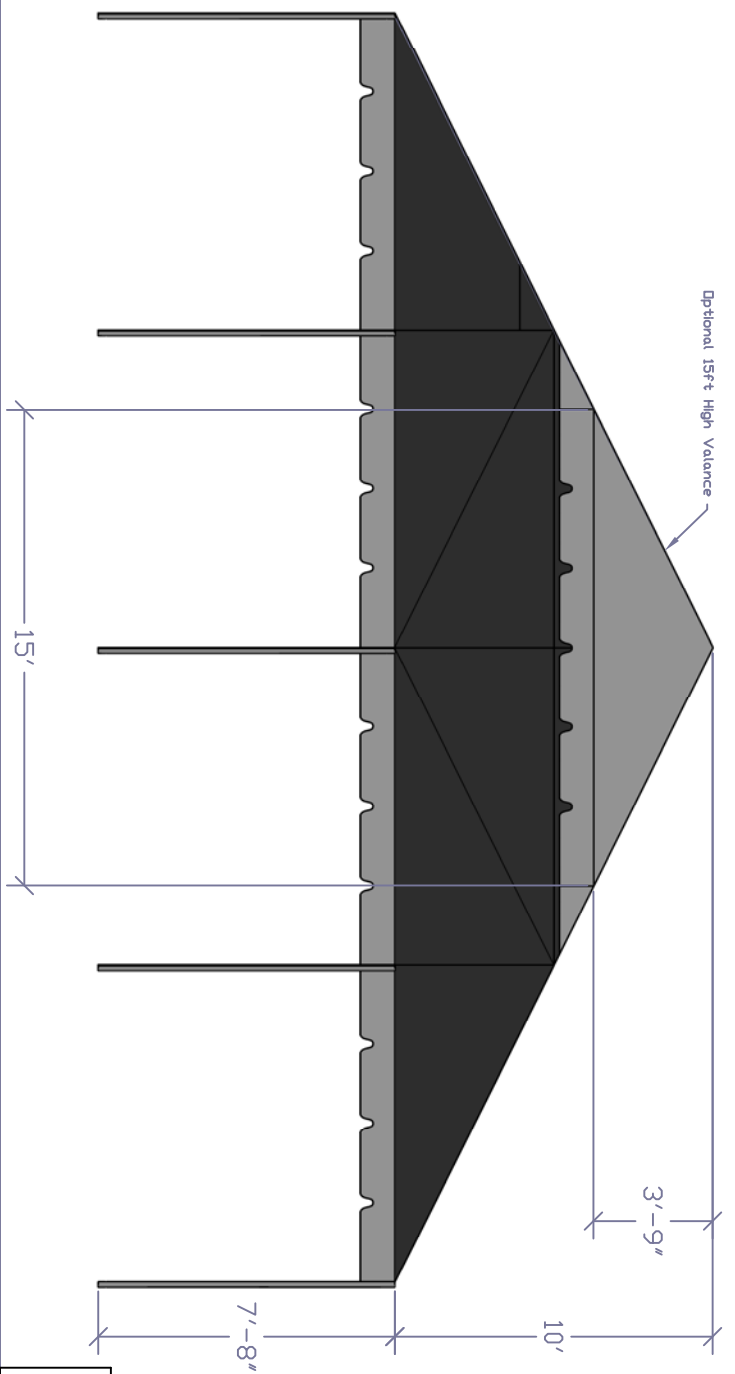

** 40x20 Special Stage Canopy **

Fittings:

- 2 - Corners
- 4 - Side Tee Joint
- 1 - 6 Way Side Tee
- 2 - 6 Way Hip Tee
- 1 - Left 4 Way Hip Tee (A)
- 1 - Right 4 Way Hip Tee (B)
- 2 - Rafter Crossbar - Slide
- 1 - 3 point Cable for 40x

Poles:

- 3 - 21'-10.5" Rafter
- 8 - 14'-4" Hip Rafter
- 1 - 14'-4" Top Rafter Crossbar
- 4 - 10'-6" Rafter
- 8 - 9'-4" Spreader
- 9 - 7'-8" Legs

** With Optional front valance 15ft

TOLERANCES	
X	±.4
XX	±.2
XXX	±.01
ANGLES ±.3°	
UNLESS SPECIFIED.	
<p>San Diego Tent & Awning Co., Inc. COMMERCIAL FRAME TENT</p>	
26480 Summit Circle Santa Clarita, CA 91350 sales@centraltent.com 661-290-3375 661-222-7916 Fax	DATE DRAWING NO.
DRAWN BY APPROVAL	DATE DRAWING NO.