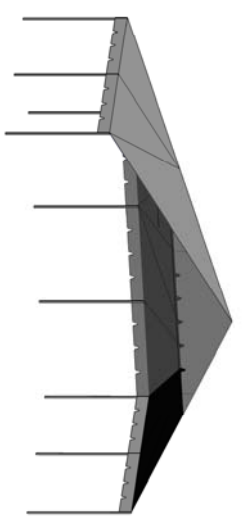

** 40x20 Special Stage Canopy **

Fittings:

- 2 - Corners
- 4 - Side Tee Joint
- 1 - 6 Way Side Tee
- 2 - 6 Way Hip Tee
- 1 - Left 4 Way Hip Tee (A)
- 1 - Right 4 Way Hip Tee (B)
- 2 - Rafter Crossbar - Slide
- 1 - 3 point Cable for 40x

Poles:

- 3 - 21'-10.5" Rafter
- 8 - 14'-4" Hip Rafter
- 1 - 14'-4" Top Rafter Crossbar
- 4 - 10'-6" Rafter
- 8 - 9'-4" Spreader
- 9 - 7'-8" Legs

** With Optional front valance 15ft

TOLERANCES	
X	±.4
XX	±.2
XXX	±.01
ANGLES ±.3°	
UNLESS SPECIFIED.	
<p>San Diego Tent & Awning Co., Inc. COMMERCIAL FRAME TENT</p>	
26480 Summit Circle Santa Clarita, CA 91350 sales@centraltent.com 661-290-3375 661-222-7916 Fax	DATE DRAWING NO.
DRAWN BY APPROVAL	DATE DRAWING NO.