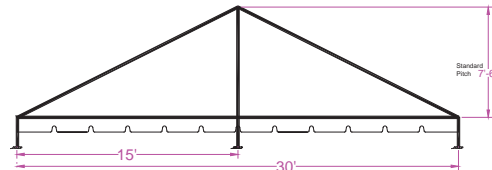

Central Tent \* Commercial Frame Tent \* Central Tent \* Quality Frame Tent \* Central Tent \* Commercial Frame Tent

30x70 Standard Frame Tent (15 Ft. Mid Span)			
Qty	FITTINGS		Part #
4	Corner		C1001
10	Side Tee Joint		C1003
2	6 Way Crown		C1006
2	Ridge Top Tee		C1008
4	Cable 30 Ft. Black		CB30X
90	Canopy Pins		P102
Qty	Size	Poles	Color
14	14'-4"	Spreader	Red
4	21'-10"	Hip Rafter	Red
10	16'-1"	Rafter	Green
3	9'-4"	Spreader	White
14	7'-8"	Legs	Black
Qty	Accessories		
14	Base Plates		
4	Corner Leg Braces		
10	Tee Joint Leg Braces		
18	Ratchet Ropes and Stakes (14 Minimum)		
200	Feet of Perimeter Sidewall		
Options			
Expandable 3-5 Pcs.			
Colors (Solid or stripes)			
Clear 20 Ga.			
Notes			