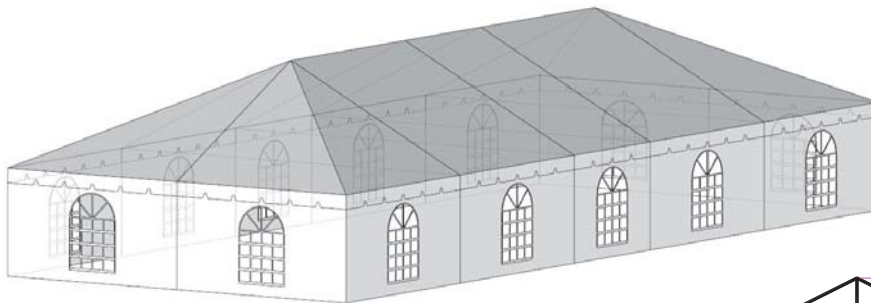

Central Tent \* Commercial Frame Tent \* Central Tent \* Quality Frame Tent \* Central Tent \* Commercial Frame Tent

30x70 Standard Frame Tent (15 Ft. Mid Span)			
Qty	FITTINGS		Part #
4	Corner		C1001
10	Side Tee Joint		C1003
2	6 Way Crown		C1006
2	Ridge Top Tee		C1008
4	Cable 30 Ft. Black		CB30X
90	Canopy Pins		P102
Qty	Size	Poles	Color
14	14'-4"	Spreader	Red
4	21'-10"	Hip Rafter	Red
10	16'-1"	Rafter	Green
3	9'-4"	Spreader	White
14	7'-8"	Legs	Black
Qty	Accessories		
14	Base Plates		
4	Corner Leg Braces		
10	Tee Joint Leg Braces		
18	Ratchet Ropes and Stakes (14 Minimum)		
200	Feet of Perimeter Sidewall		
Options			
Expandable 3-5 Pcs.			
Colors (Solid or stripes)			
Clear 20 Ga.			
Notes			

Central Tent \* Commercial Frame Tent \* Central Tent \* Quality Frame Tent \* Central Tent \* Commercial Frame Tent \* Central Tent \* Commercial Frame Tent