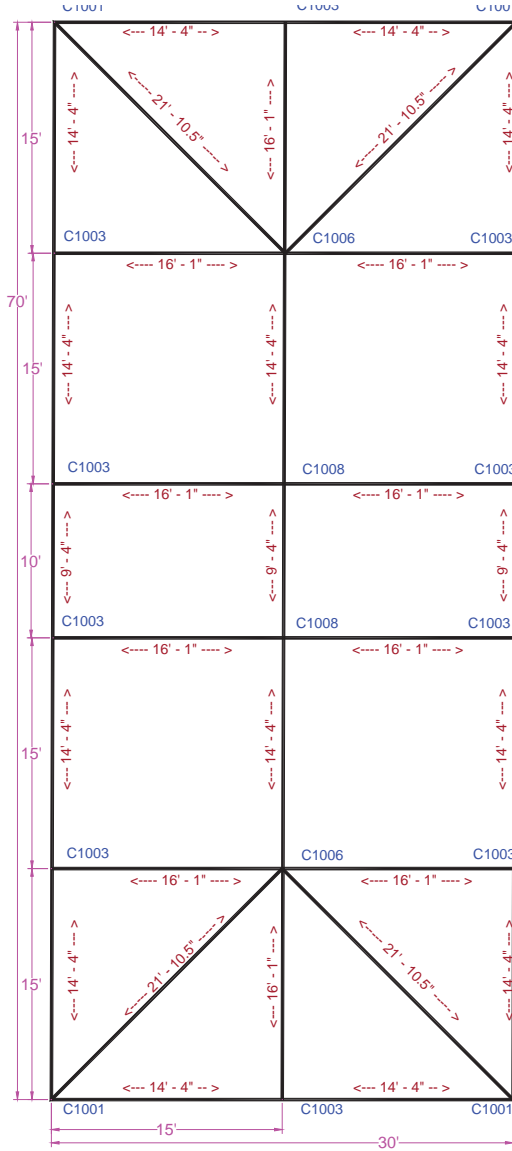

Central Tent \* Commercial Frame Tent \* Central Tent \* Quality Frame Tent \* Central Tent \* Commercial Frame Tent

30x70 Standard Frame Tent (15 Ft. Mid Span)			
Qty	FITTINGS		Part #
4	Corner		C1001
10	Side Tee Joint		C1003
2	6 Way Crown		C1006
2	Ridge Top Tee		C1008
4	Cable 30 Ft. Black		CB30X
90	Canopy Pins		P102
Qty	Size	Poles	Color
14	14'-4"	Spreader	Red
4	21'-10"	Hip Rafter	Red
10	16'-1"	Rafter	Green
3	9'-4"	Spreader	White
14	7'-8"	Legs	Black
Qty	Accessories		
14	Base Plates		
4	Corner Leg Braces		
10	Tee Joint Leg Braces		
18	Ratchet Ropes and Stakes (14 Minimum)		
200	Feet of Perimeter Sidewall		
Options			
Expandable 3-5 Pcs.			
Colors (Solid or stripes)			
Clear 20 Ga.			
Notes			