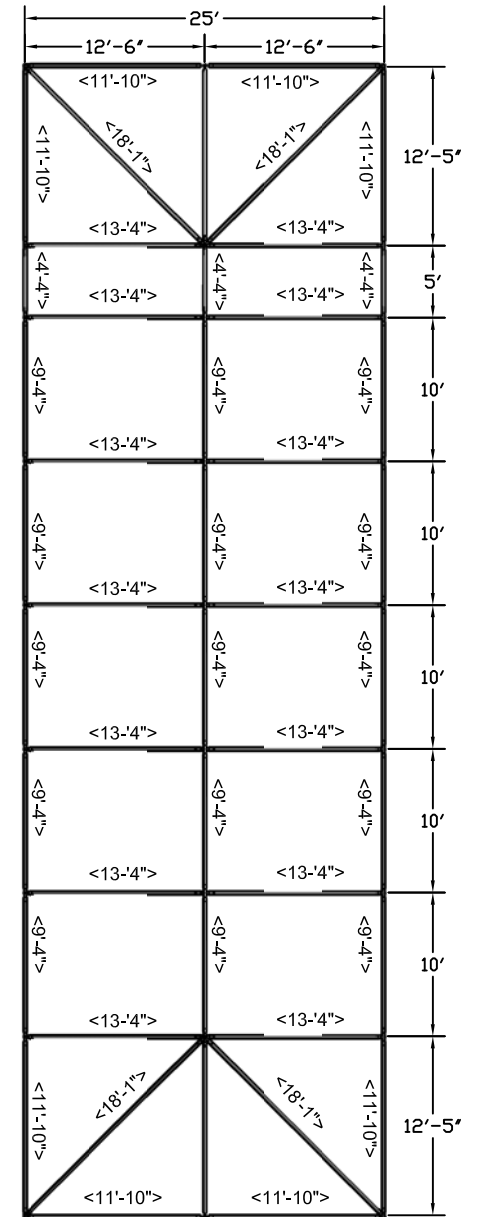

25x80 Standard 2 in. Frame

25x80 Standard Frame Tent			
Qty	FITTINGS		Part #
4	Corner		C1001
16	Side Tee Joint		C1003
2	6 Way Crown		C1006
5	Ridge Top Tee		C1008
7	Cable 20x Blue, Every 20 Ft.		CB20X
132	Canopy Pins		P102
Qty	Size	Poles	Color
15	9'-4"	Spreader	White
8	11'-10"	Spreader	
4	18'-1"	Hip Rafter	
3	4'-4"	5 ft spreader	
16	13'-4"	Rafter	Green
20	7'-8"	Legs	Black
Qty	Accessories		
20	Base Plates		
4	Corner Leg Braces		
16	Tee Joint Leg Braces		
24	Ratchet Ropes and Stakes (20 Minimum)		
210	Feet of Perimeter Sidewall		
Options			
Expandable 3-7 Pcs.			
Colors (Solid or stripes)			
Clear 20 Ga.			
Notes			

NAME: 25x80 Standard 2' Frame Tent

FILENAME:

DATE: 5/12/2019

DRAWN BY: Joe C.