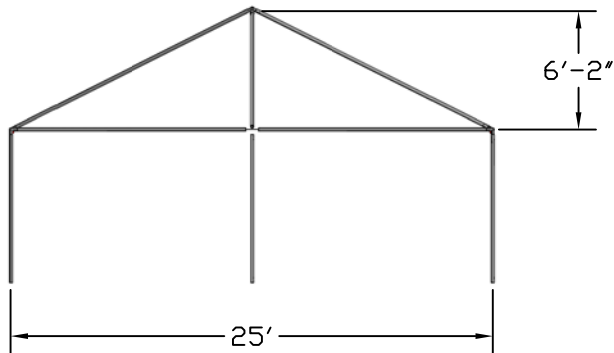

25x80 Standard 2 in. Frame

25x80 Standard Frame Tent			
Qty	FITTINGS		Part #
4	Corner		C1001
16	Side Tee Joint		C1003
2	6 Way Crown		C1006
5	Ridge Top Tee		C1008
7	Cable 20x Blue, Every 20 Ft.		CB20X
132	Canopy Pins		P102
Qty	Size	Poles	Color
15	9'-4"	Spreader	White
8	11'-10"	Spreader	
4	18'-1"	Hip Rafter	
3	4'-4"	5 ft spreader	
16	13'-4"	Rafter	Green
20	7'-8"	Legs	Black
Qty	Accessories		
20	Base Plates		
4	Corner Leg Braces		
16	Tee Joint Leg Braces		
24	Ratchet Ropes and Stakes (20 Minimum)		
210	Feet of Perimeter Sidewall		
Options			
Expandable 3-7 Pcs.			
Colors (Solid or stripes)			
Clear 20 Ga.			
Notes			

NAME: 25x80 Standard 2' Frame Tent

FILENAME:

DATE: 5/12/2019

DRAWN BY: Joe C.