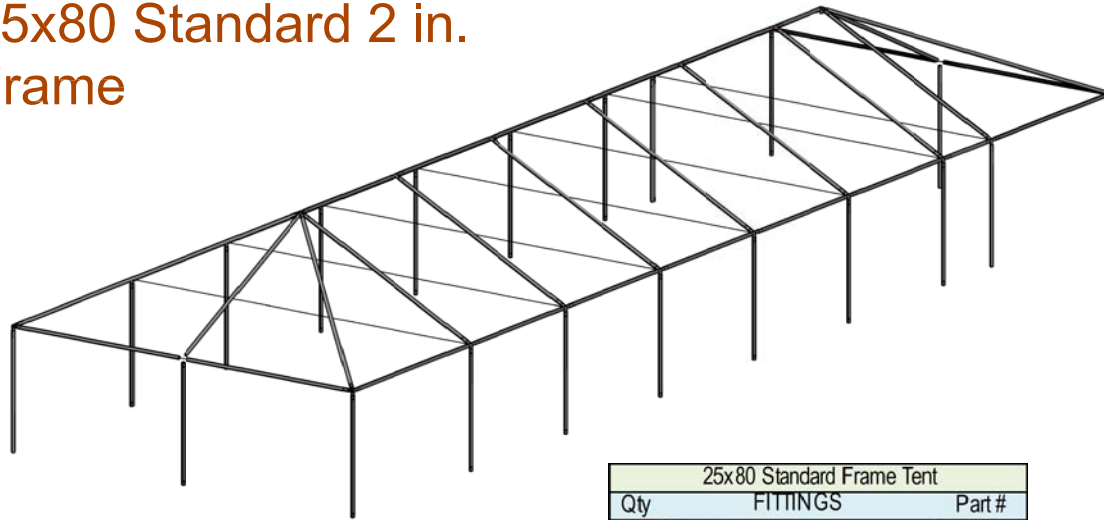

25x80 Standard 2 in. Frame

25x80 Standard Frame Tent			
Qty	FITTINGS		Part #
4	Corner		C1001
16	Side Tee Joint		C1003
2	6 Way Crown		C1006
5	Ridge Top Tee		C1008
7	Cable 20x Blue, Every 20 Ft.		CB20X
132	Canopy Pins		P102
Qty	Size	Poles	Color
15	9'-4"	Spreader	White
8	11'-10"	Spreader	
4	18'-1"	Hip Rafter	
3	4'-4"	5 ft spreader	
16	13'-4"	Rafter	Green
20	7'-8"	Legs	Black
Qty	Accessories		
20	Base Plates		
4	Corner Leg Braces		
16	Tee Joint Leg Braces		
24	Ratchet Ropes and Stakes (20 Minimum)		
210	Feet of Perimeter Sidewall		
Options			
Expandable 3-7 Pcs.			
Colors (Solid or stripes)			
Clear 20 Ga.			
Notes			

NAME: 25x80 Standard 2' Frame Tent

FILENAME:

DATE: 5/12/2019

DRAWN BY: Joe C.