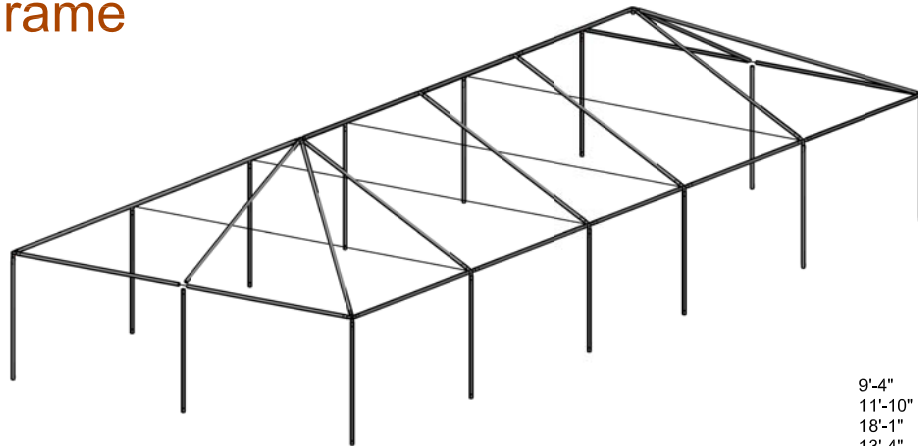

25x60 Standard 2 in. Frame

9'-4"
11'-10"
18'-1"
13'-4"

25x60 Standard Frame Tent			
Qty	FITTINGS		Part #
4	Corner		C1001
10	Side Tee Joint		C1003
2	6 Way Crown		C1006
2	Ridge Top Tee		C1008
4	Cable 20x Blue, Every 20 Ft.		CB20X
90	Canopy Pins		P102
Qty	Size	Poles	Color
3	9'-4"	Spreader	White
14	11'-10"	Spreader	
4	18'-1"	Hip Rafter	
10	13'-4"	Rafter	Green
14	7'-8"	Legs	Black
Qty	Accessories		
14	Base Plates		
4	Corner Leg Braces		
10	Tee Joint Leg Braces		
18	Ratchet Ropes and Stakes (14 Minimum)		
170	Feet of Perimeter Sidewall		
Options			
Expansible 3-5 Pcs.			
Colors (Solid or stripes)			
Clear 20 Ga.			
Notes			

26480 Summit Circle
Santa Clarita, CA 91350
www.centraltent.com 800.997.8368 800.665.4903 Fax

PROPRIETARY INFORMATION
THE DATA AND DETAILS ON THIS PAGE ARE THE SOLE PROPERTY OF CENTRAL TENT AND ITS SUBSIDIARIES. IT MAY NOT BE LABEL, DISCLOSED, OR DUPLICATED IN ANY WAY.