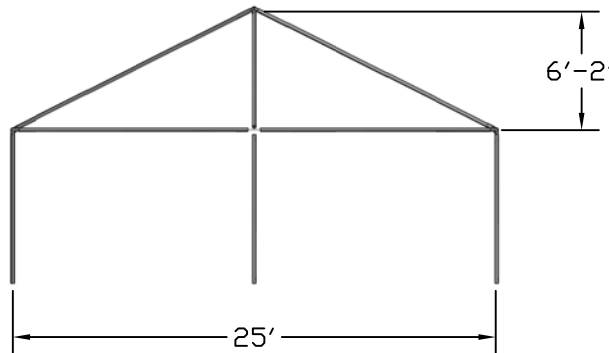

25x60 Standard 2 in. Frame

9'-4"
11'-10"
18'-1"
13'-4"

25x60 Standard Frame Tent			
Qty	FITTINGS		Part #
4	Corner		C1001
10	Side Tee Joint		C1003
2	6 Way Crown		C1006
2	Ridge Top Tee		C1008
4	Cable 20x Blue, Every 20 Ft.		CB20X
90	Canopy Pins		P102
Qty	Size	Poles	Color
3	9'-4"	Spreader	White
14	11'-10"	Spreader	
4	18'-1"	Hip Rafter	
10	13'-4"	Rafter	Green
14	7'-8"	Legs	Black
Qty	Accessories		
14	Base Plates		
4	Corner Leg Braces		
10	Tee Joint Leg Braces		
18	Ratchet Ropes and Stakes (14 Minimum)		
170	Feet of Perimeter Sidewall		
Options			
Expansible 3-5 Pcs.			
Colors (Solid or stripes)			
Clear 20 Ga.			
Notes			

NAME: 25x60 Standard Frame
FILENAME:
DATE: 8/1/2018 DRAWN BY: