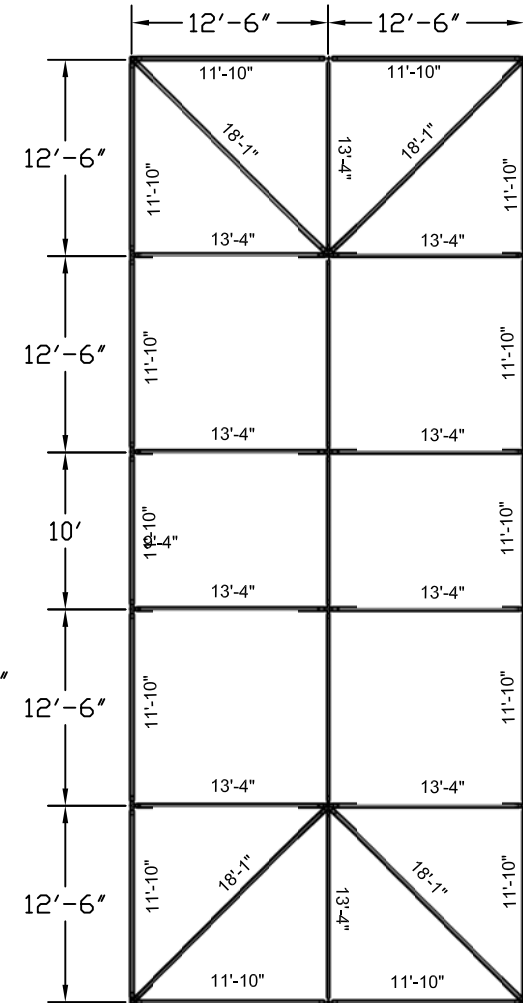

25x60 Standard 2 in. Frame

9'-4"
11'-10"
18'-1"
13'-4"

25x60 Standard Frame Tent			
Qty	FITTINGS		Part #
4	Corner		C1001
10	Side Tee Joint		C1003
2	6 Way Crown		C1006
2	Ridge Top Tee		C1008
4	Cable 20x Blue, Every 20 Ft.		CB20X
90	Canopy Pins		P102
Qty	Size	Poles	Color
3	9'-4"	Spreader	White
14	11'-10"	Spreader	
4	18'-1"	Hip Rafter	
10	13'-4"	Rafter	Green
14	7'-8"	Legs	Black
Qty	Accessories		
14	Base Plates		
4	Corner Leg Braces		
10	Tee Joint Leg Braces		
18	Ratchet Ropes and Stakes (14 Minimum)		
170	Feet of Perimeter Sidewall		
Options			
Expansible 3-5 Pcs.			
Colors (Solid or stripes)			
Clear 20 Ga.			
Notes			

NAME: 25x60 Standard Frame
FILENAME:
DATE: 8/1/2018 DRAWN BY: