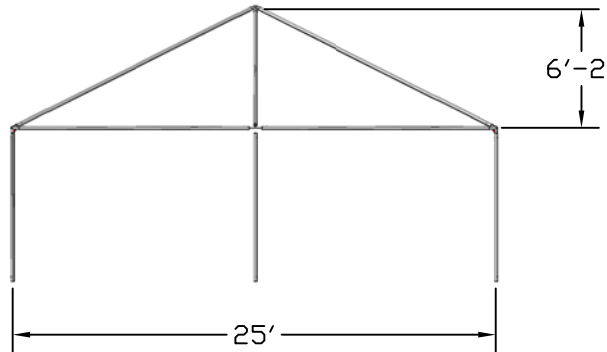

25x40 Standard 2 in. Frame

25x40 Standard Frame Tent			
Qty	FITTINGS	Part #	
4	Corner	C1001	
6	Side Tee Joint	C1003	
2	6 Way Crown	C1006	
0	Ridge Top Tee	C1008	
2	Cable 25x		
62	Canopy Pins	P102	
Qty	Size	Poles	Color
0	9'-4"	Spreader	White
8	11'-10"	Spreader	
3	14'-4"	Spreader	Red
4	18'-1"	Hip Rafter	
6	13'-4"	Rafter	Green
10	7'-8"	Legs	Black
Qty	Accessories		
10	Base Plates		
4	Corner Leg Braces		
6	Tee Joint Leg Braces		
14	Ratchet Ropes and Stakes (14)		
130	Feet of Perimeter Sidewall		
Options			
Expandable 3 Pcs.			
Colors (Solid or stripes)			
Clear 20 Ga.			
Notes			

NAME: 25x40 Standard Frame Tent
 FILENAME:
 DATE: DRAWN BY: