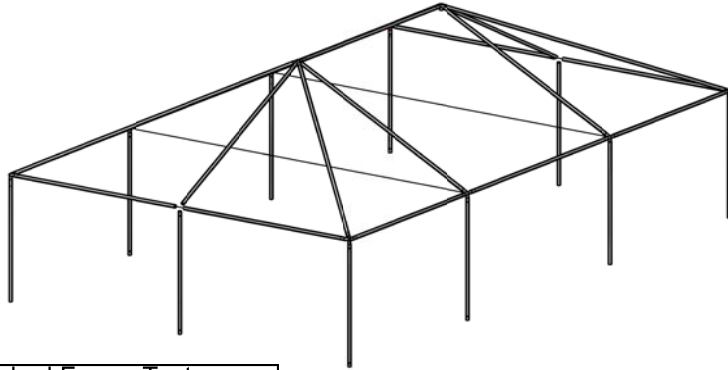

25x40 Standard 2 in. Frame

25x40 Standard Frame Tent			
Qty	FITTINGS	Part #	
4	Corner	C1001	
6	Side Tee Joint	C1003	
2	6 Way Crown	C1006	
0	Ridge Top Tee	C1008	
2	Cable 25x		
62	Canopy Pins	P102	
Qty	Size	Poles	Color
0	9'-4"	Spreader	White
8	11'-10"	Spreader	
3	14'-4"	Spreader	Red
4	18'-1"	Hip Rafter	
6	13'-4"	Rafter	Green
10	7'-8"	Legs	Black
Qty	Accessories		
10	Base Plates		
4	Corner Leg Braces		
6	Tee Joint Leg Braces		
14	Ratchet Ropes and Stakes (14)		
130	Feet of Perimeter Sidewall		
Options			
Expandable 3 Pcs.			
Colors (Solid or stripes)			
Clear 20 Ga.			
Notes			

26480 Summit Circle
 Santa Clarita, CA 91350
 www.centraltent.com 800.997.8368 800.665.4903 Fax

PROPRIETARY INFORMATION
 THE DATA AND DETAILS ON THIS PAGE ARE THE SOLE PROPERTY OF CENTRAL TENT AND ITS
 SUBSIDIARIES. IT MAY NOT BE LABEL, DISCLOSED, OR DUPLICATED IN ANY WAY.

NAME: 25x40 Standard Frame Tent
 FILENAME:
 DATE: DRAWN BY: