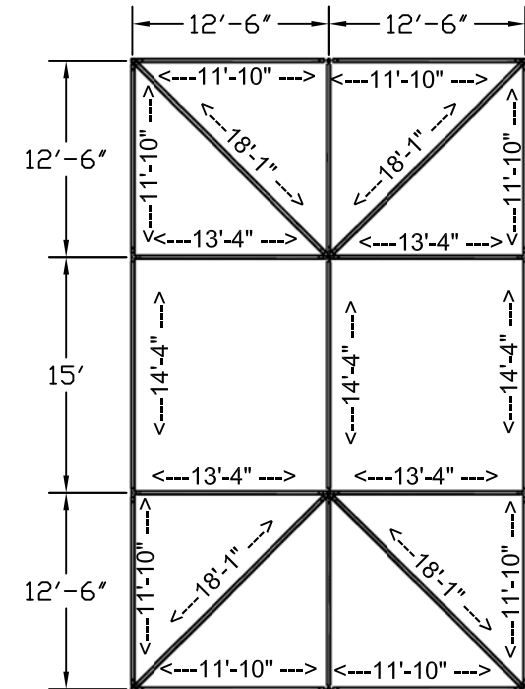

25x40 Standard 2 in. Frame

25x40 Standard Frame Tent			
Qty	FITTINGS	Part #	
4	Corner	C1001	
6	Side Tee Joint	C1003	
2	6 Way Crown	C1006	
0	Ridge Top Tee	C1008	
2	Cable 25x		
62	Canopy Pins	P102	
Qty	Size	Poles	Color
0	9'-4"	Spreader	White
8	11'-10"	Spreader	
3	14'-4"	Spreader	Red
4	18'-1"	Hip Rafter	
6	13'-4"	Rafter	Green
10	7'-8"	Legs	Black
Qty	Accessories		
10	Base Plates		
4	Corner Leg Braces		
6	Tee Joint Leg Braces		
14	Ratchet Ropes and Stakes (14)		
130	Feet of Perimeter Sidewall		
Options			
Expandable 3 Pcs.			
Colors (Solid or stripes)			
Clear 20 Ga.			
Notes			

NAME: 25x40 Standard Frame Tent
 FILENAME:
 DATE: DRAWN BY: