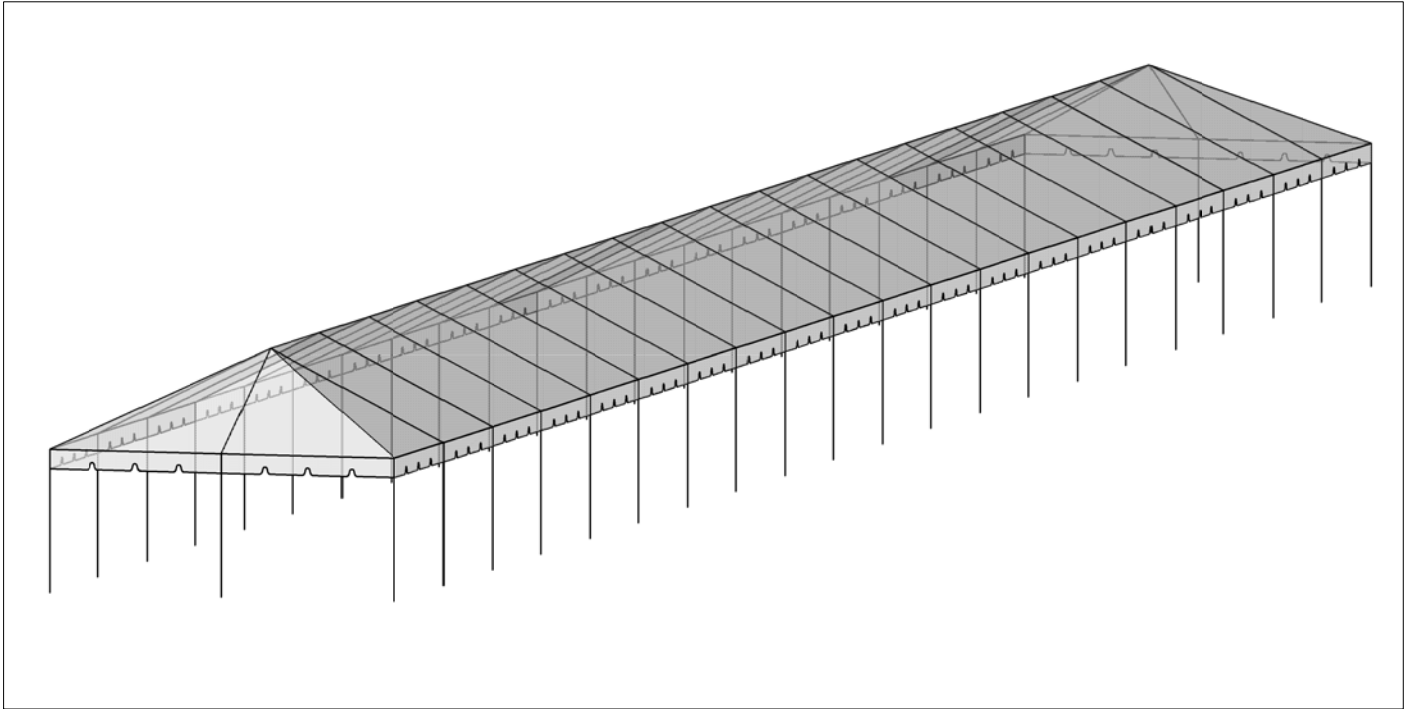

20x200 Standard Frame Tent			
Qty	FITTINGS		Part #
4	Corner		C1001
40	Side Tee Joint		C1003
2	6 Way Crown		C1006
17	Ridge Top Tee		C1008
9	Cable 20x Blue, Every 20 Ft.		CB20X
300	Canopy Pins		P102
Qty	Size	Poles	Color
62	9'-4"	Spreader	White
4	14'-4"	Hip Rafter	Red
40	10'-6"	Rafter	Green
44	7'-8"	Legs	Black
Qty	Accessories		
44	Base Plates		
4	Corner Leg Braces		
40	Tee Joint Leg Braces		
52	Ratchet Ropes and Stakes (44 Minimum)		
440	Feet of Perimeter Sidewall		
Options			
Expandable Up to 20 Pcs.			
Colors (Solid or stripes)			
Clear 20 Ga.			
Notes			

20x200 8 Ft Legs
Diagram

26480 Summit Circle
Santa Clarita, CA 91350
www.centraltent.com 800.997.8368 800.665.4903 Fax

PROPRIETARY INFORMATION
THE DATA AND DETAILS ON THIS PAGE ARE THE SOLE PROPERTY OF CENTRAL TENT AND ITS
SUBSIDIARIES. IT MAY NOT BE LABEL, DISCLOSED, OR DUPLICATED IN ANY WAY.