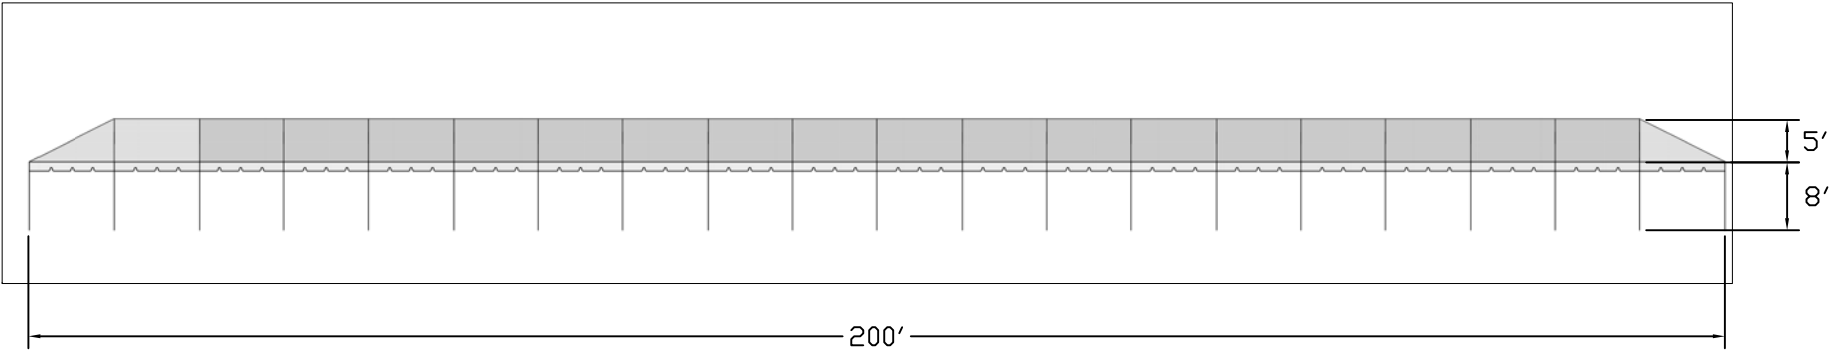

20x200 Standard Frame Tent			
Qty	FITTINGS		Part #
4	Corner		C1001
40	Side Tee Joint		C1003
2	6 Way Crown		C1006
17	Ridge Top Tee		C1008
9	Cable 20x Blue, Every 20 Ft.		CB20X
300	Canopy Pins		P102
Qty	Size	Poles	Color
62	9'-4"	Spreader	White
4	14'-4"	Hip Rafter	Red
40	10'-6"	Rafter	Green
44	7'-8"	Legs	Black
Qty	Accessories		
44	Base Plates		
4	Corner Leg Braces		
40	Tee Joint Leg Braces		
52	Ratchet Ropes and Stakes (44 Minimum)		
440	Feet of Perimeter Sidewall		
Options			
Expandable Up to 20 Pcs.			
Colors (Solid or stripes)			
Clear 20 Ga.			
Notes			

20x200 8 Ft Legs
Diagram

26480 Summit Circle
Santa Clarita, CA 91350
www.centraltent.com 800.997.8368 800.665.4903 Fax

PROPRIETARY INFORMATION
THE DATA AND DETAILS ON THIS PAGE ARE THE SOLE PROPERTY OF CENTRAL TENT AND ITS
SUBSIDIARIES. IT MAY NOT BE LABEL, DISCLOSED, OR DUPLICATED IN ANY WAY.