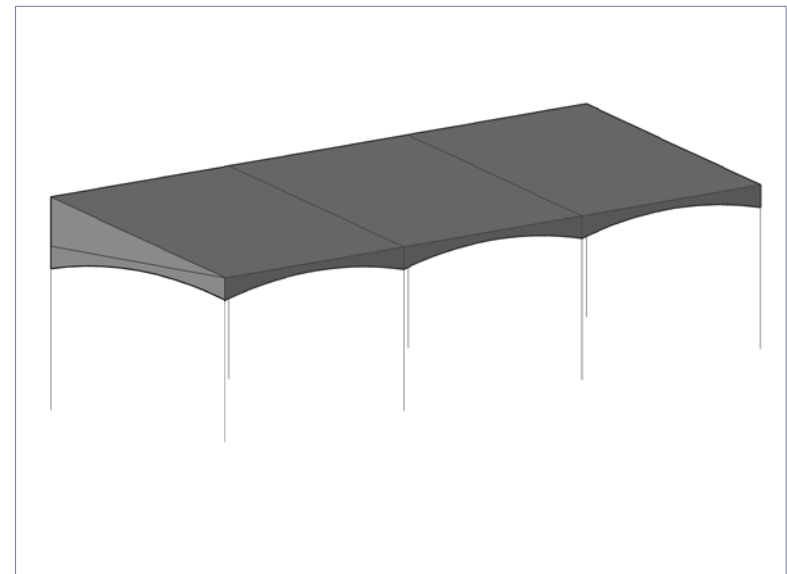

Fittings:

- 1 - Corner - Front Right C1231
- 1 - Corner - Front Left C1232
- 1 - Corner - Back Right C1233
- 1 - Corner - Back Left C1234
- 2 - Center - Back Top C1236
- 2 - Center - Front C1238
- 2 - Center - Back Mid
- 2 - Mid Back Corner C1237

- 8 - Tension Base Plate C1011-Q
- 4 - Tension Ropes - Rope003

Poles:

- 11 - 11'-4" Spreader / Perimeter
- 4 - 11'-7" Rafter
- 4 - Back Legs
- 4 - Front Legs

26480 Summit Circle
 Santa Clarita, CA 91350
 www.centraltent.com 800-997-8368 800-665-4900